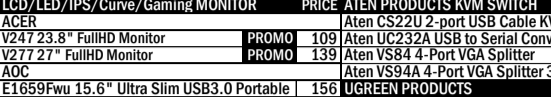

+65-6816 0505

NETS PAY NOW TECHDEALS

#04-17 & #04-69 Sim Lim Square, Singapore 188504

#04-17

Table listing various electronic products such as monitors, keyboards, mice, and networking equipment with their respective prices and specifications.

DESKTOP PC PACKAGE

Advertisement for desktop PC packages including Joy AMD Ryzen Desktop, Passion AMD Ryzen Gaming Desktop, Dash AMD Ryzen Gaming Desktop, Flame ARGB Gaming PC, and ASRock B760M PRO-A D4 WIFI.

Advertisement for AMD Ryzen 7000 Series, ASRock DeskMeet B660 Series, Intel 14th Gen Gaming Desktop, and ASRock MiniPC/ASRock DeskMini/Intel NUC Mini Compact PC Bare Bones.

Acer FHD LED monitor advertisement showing a 23.8" monitor for $108 and a 27" monitor for $139.

ViewSonic 22" FHD Monitor advertisement showing a monitor for $95.

Gaming Laptops advertisement showing a GIGABYTE GAMING A16 laptop for $1,498.

Tecware Phantom RGB keyboard advertisement showing a keyboard for $68.

GIGABYTE Aero X16 laptop advertisement showing a laptop for $1,788.

480p Webcam advertisement showing a webcam for $12.

ASUS Mini-PC PN64 advertisement showing a mini-PC for $1,459.