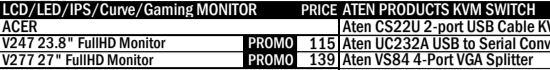

+65-8115 0505