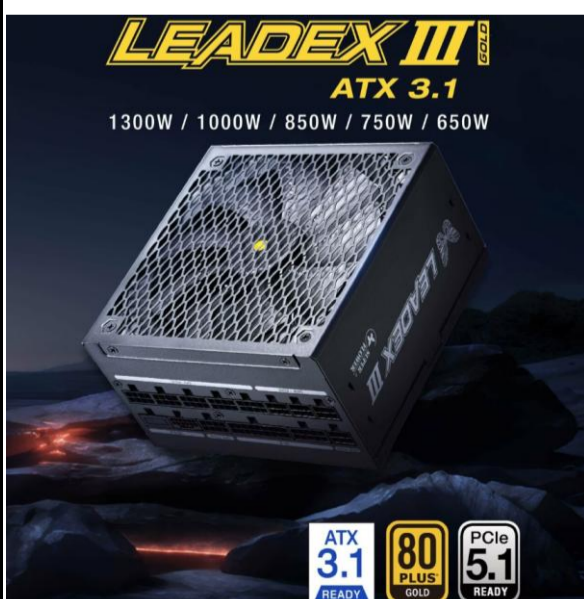

\$1,999

PHILIPS 27-INCH MONITOR

27E1N2100A

\$ 128

SUPER FLOWER 850W FM PSU

\$ 128

KLEVV DDR4 DESKTOP RAM KIT

DDR4 3600MHz