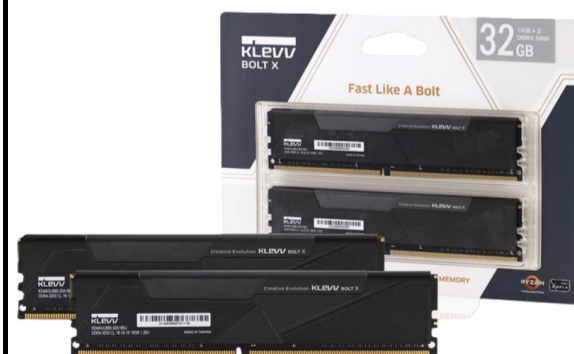

5.5 DEALS EXTENDED

04/05/2026 - 09/05/2026

TECHDEALS

+65 8115 0505

LEXAR BLUE PLUS MICROSDXC 170MB/s

128GB $ 39.60
256GB $ 76.50
512GB $153.00

SANDISK PHONE DRIVE USB TYPE-C & TYPE-A

SanDisk

256GB $ 52.00
512GB $ 99.80

SANDISK EXTREME PORTABLE SSD E61

1TB $ 305
2TB $ 540
4TB $ 1,085
8TB $ 2,035

CORSAIR 3-IN-1 GAMING BUNDLE

$99.00

LENOVO BUSINESS LAPTOP

Lenovo ThinkPad E14 Gen 7 Copilot+ Notebook
Intel Core Ultra 7 258V-32GB-1TB SSD-Win 11 Pro
14inch WUXGA IPS-Intel Arc Graphics-Wi-Fi 6E
3 YEARS ONSITE WARRANTY

$2,099

DELL 24-IN MONITOR

E2425HM

$ 129

THERMALRIGHT PSU 1000W

TR-SP1000 PLATINUM MOD

$ 132

KLEVV DDR4 DESKTOP RAM KIT

DDR4 3600MHz

16GB $165.00
32GB $308.00

LOGITECH BT SPEAKER w/WOOFER

Z407

$ 109